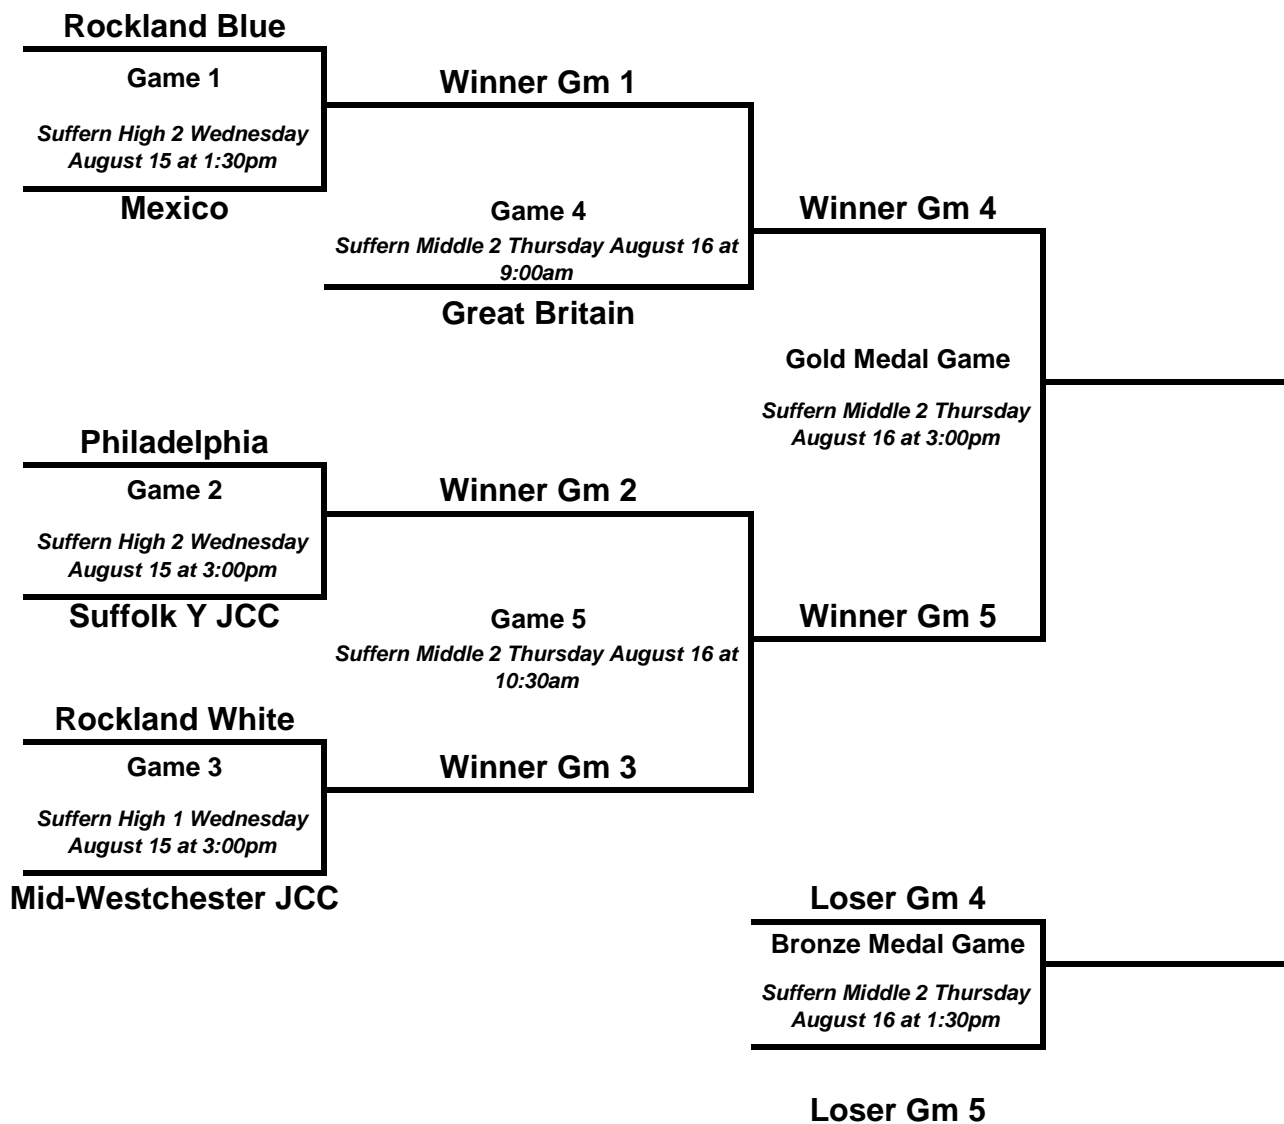

# 14U BOYS SOCCER

\*Higher seed will always be the home team

	Team	Seed
1	Great Britain	Seed 1
2	Mid-Westchester JCC	Seed 2
3	Suffolk Y JCC	Seed 3
4	Mexico	Seed 4
5	Rockland Blue	Seed 5
6	Philadelphia	Seed 6

7	Rockland White	Seed 7
---	----------------	--------