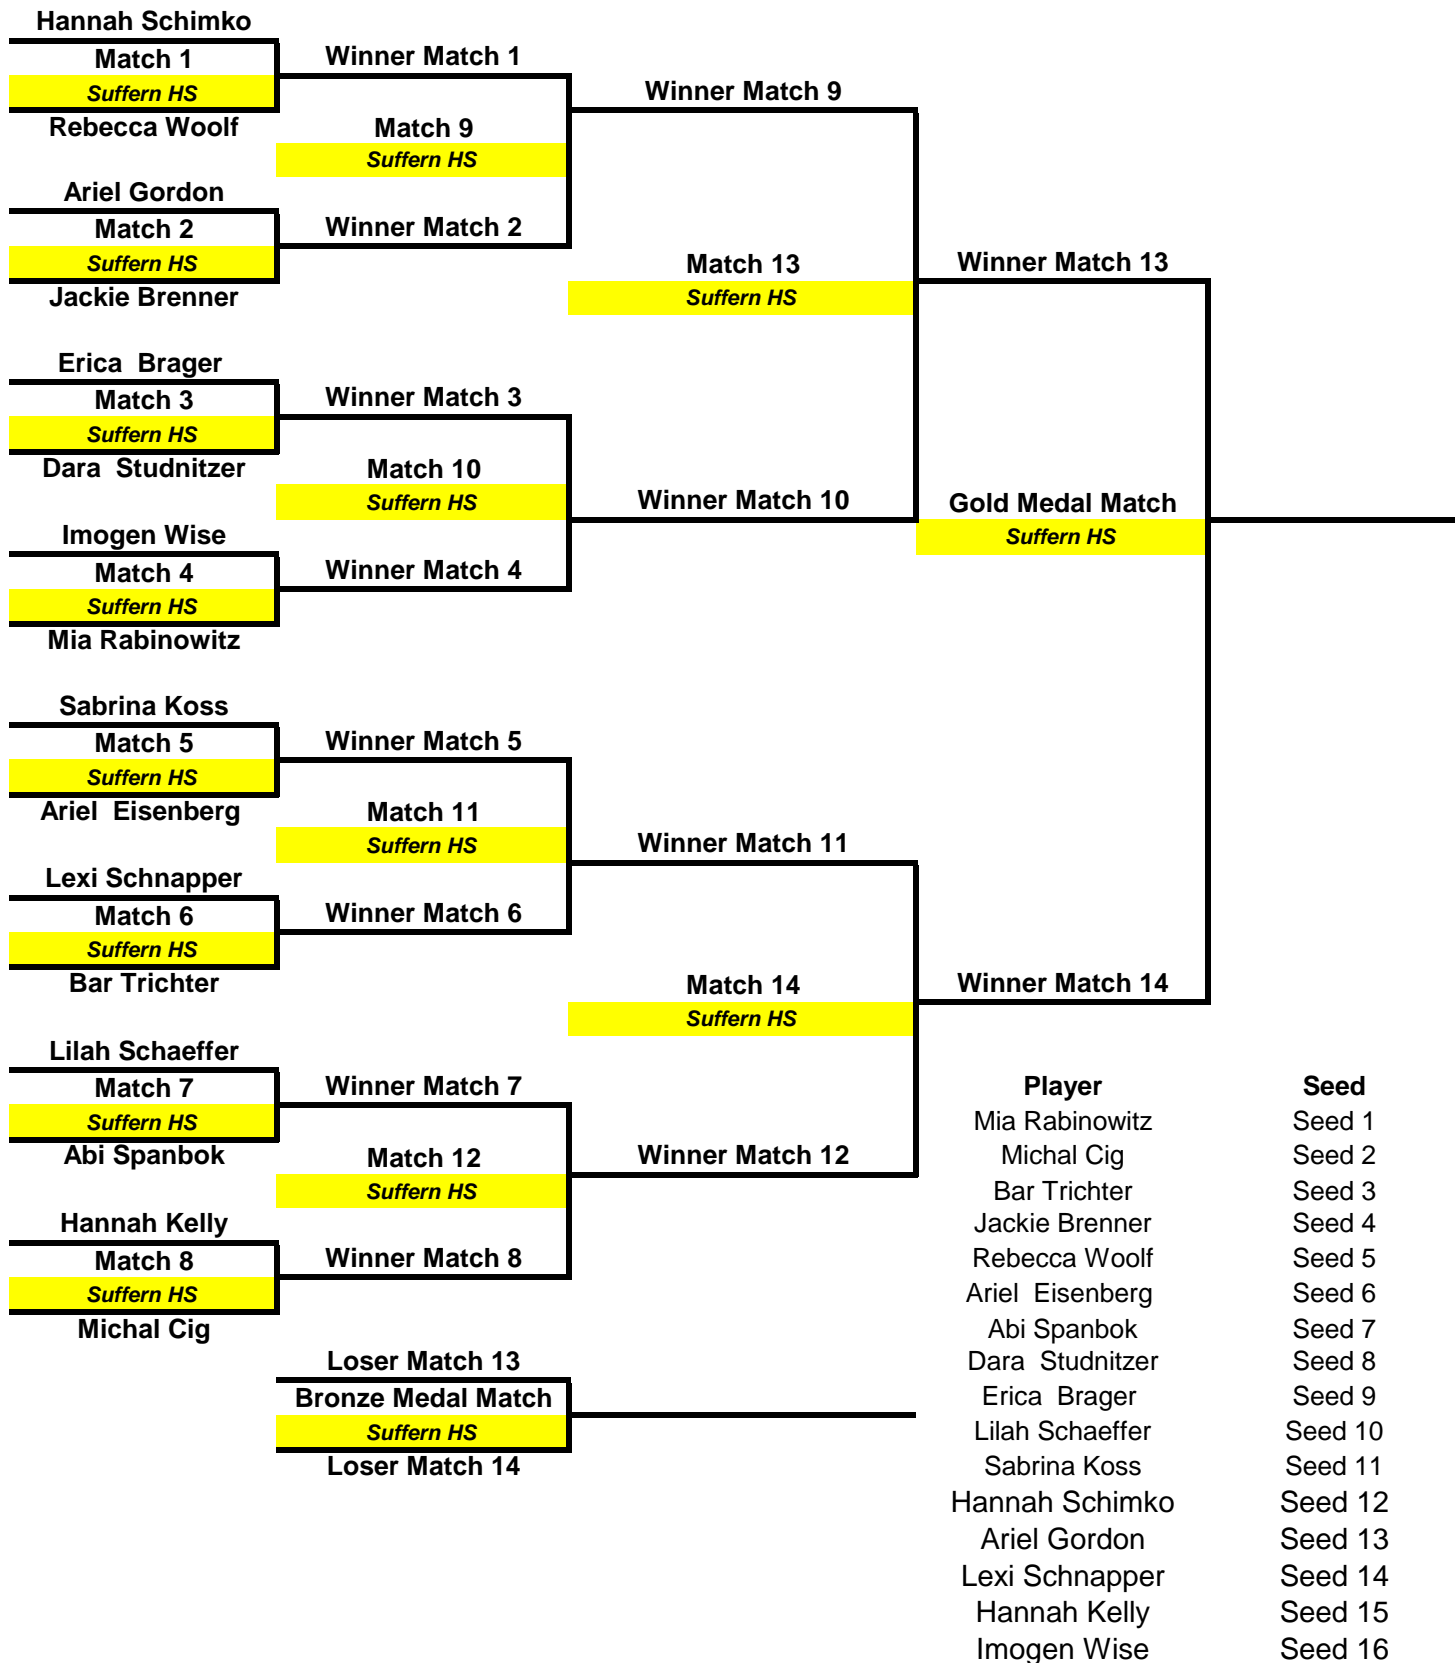

# Rockland Tennis 14U Girls - 16 Players

All Athletes should report to their venues by 12:30pm