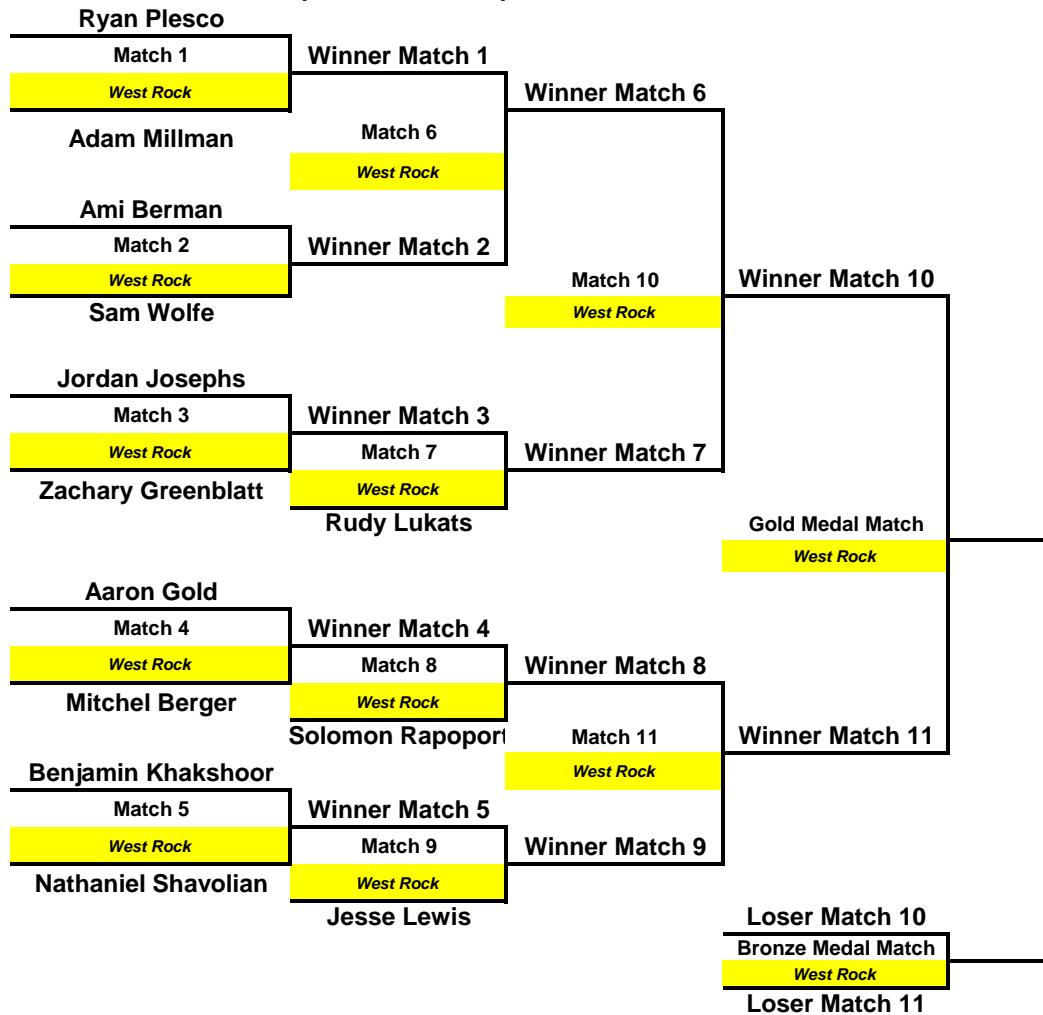

Rockland 16U Boys Tennis - 29 Players (Blue = 17-29)

Blue Division (17-29)

Player	Seed
<i>Rudy Lukats</i>	Seed 17
<i>Jesse Lewis</i>	Seed 18
<i>Solomon Rapoport</i>	Seed 19
<i>Sam Wolfe</i>	Seed 20
<i>Adam Millman</i>	Seed 21
<i>Mitchel Berger</i>	Seed 22
<i>Nathaniel Shavolian</i>	Seed 23
<i>Zachary Greenblatt</i>	Seed 24
<i>Jordan Josephs</i>	Seed 25
<i>Benjamin Khakshoor</i>	Seed 26
<i>Aaron Gold</i>	Seed 27
<i>Ryan Plesco</i>	Seed 28
<i>Ami Berman</i>	Seed 29

All Athletes should report to their venues by 12:30pm