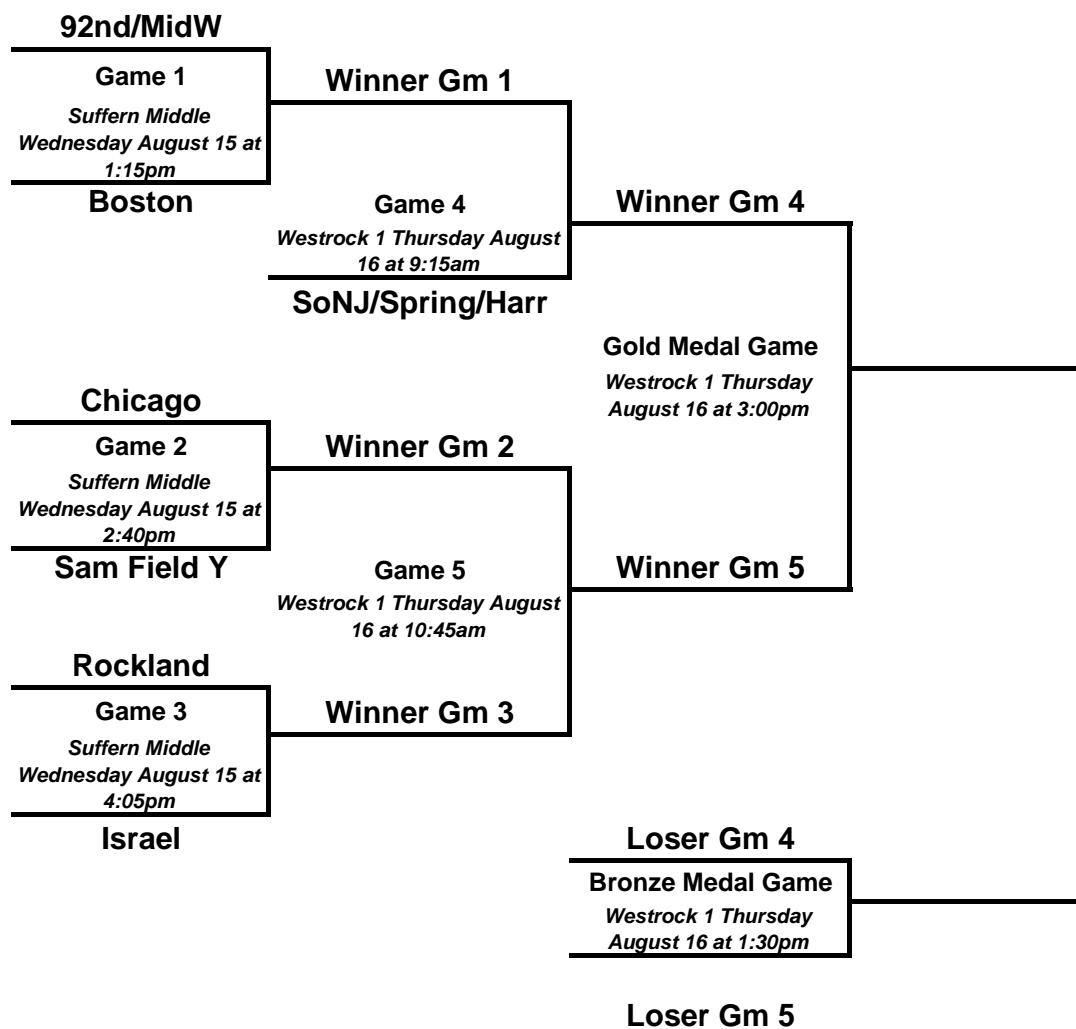

# 16U GIRLS BASKETBALL

\*Higher seed will always be the home team

	Team	Seed
1	SoNJ/Spring/Harr	Seed 1
2	Israel	Seed 2
3	Sam Field Y	Seed 3
4	Boston	Seed 4
5	92nd/MidW	Seed 5
6	Chicago	Seed 6
7	Rockland	Seed 7