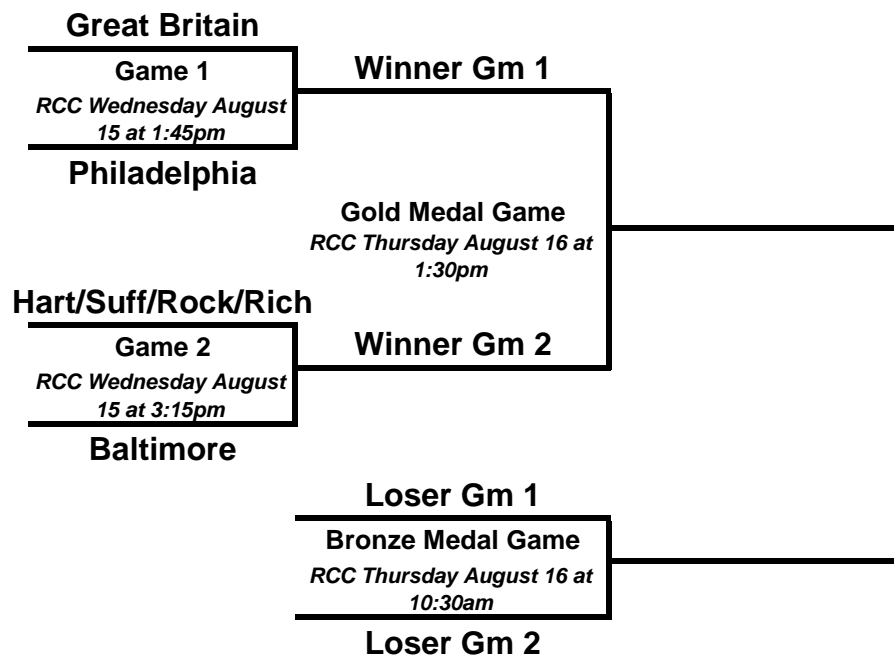

# 16U GIRLS LACROSSE

\*Higher seed will always be the home team

	Team	Seed
1	Philadelphia	1
2	Baltimore	2
3	Hart/Suff/Rock/Rich	3
4	Great Britain	4