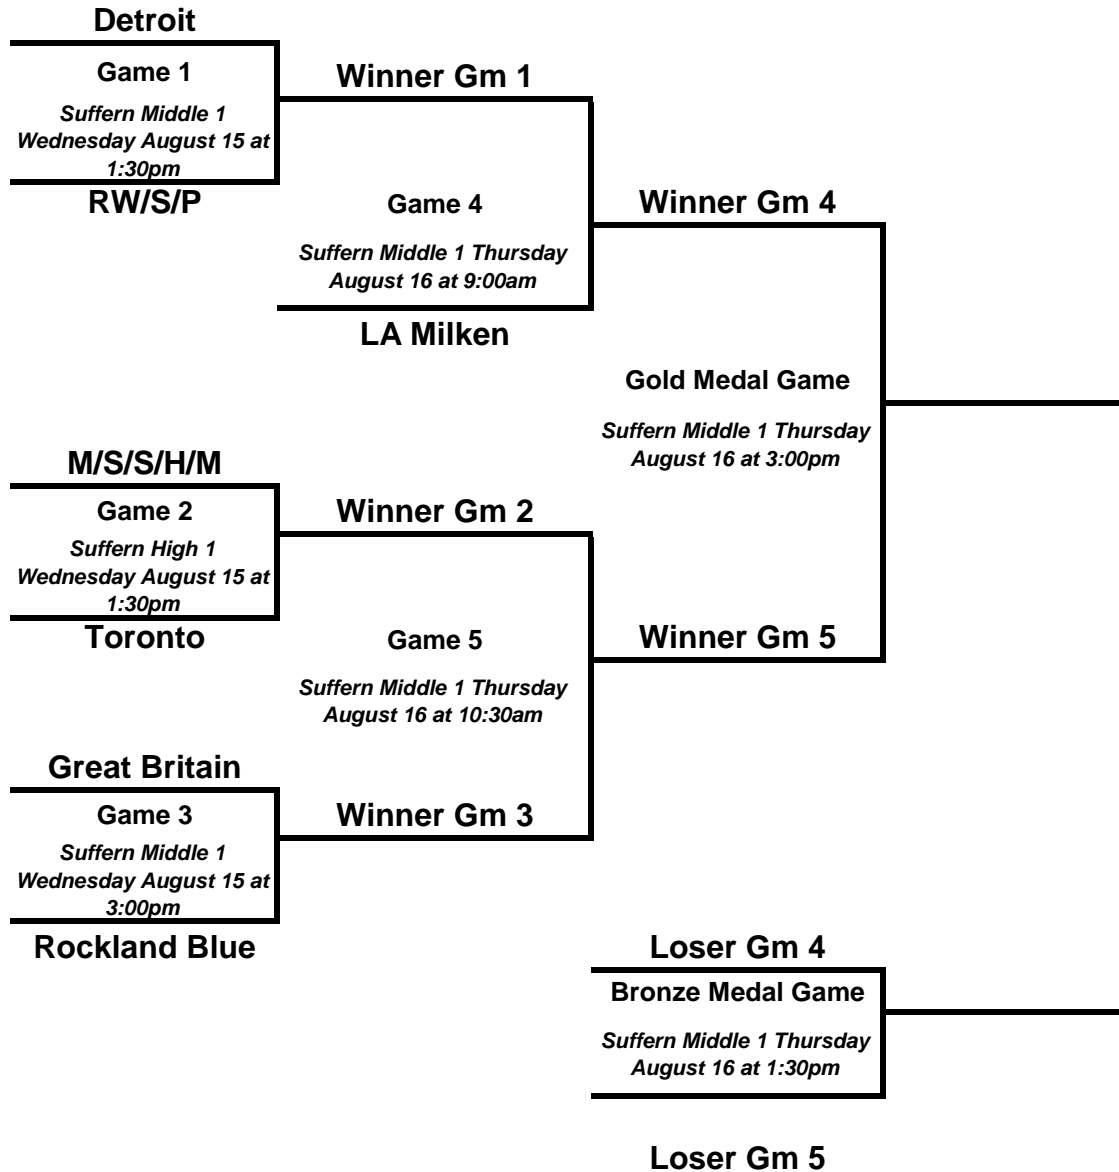

16U GIRLS SOCCER

*Higher seed will always be the home team

| | Team | Seed |
|---|---------------|--------|
| 1 | LA Milken | Seed 1 |
| 2 | Rockland Blue | Seed 2 |
| 3 | Toronto | Seed 3 |
| 4 | RW/S/P | Seed 4 |
| 5 | Detroit | Seed 5 |
| 6 | M/S/S/H/M | Seed 6 |
| 7 | Great Britain | Seed 7 |