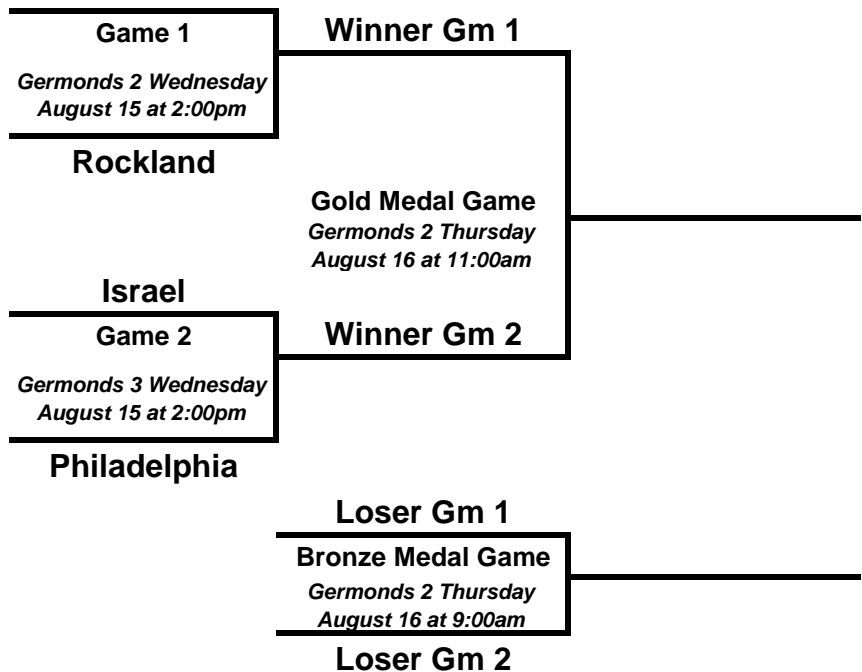

# 16U GIRLS SOFTBALL

**Met/Stam/Wind/Sam**

\*Higher seed will always be the home team

	Team	Seed
1	Rockland	1
2	Philadelphia	2
3	Israel	3
4	Met/Stam/Wind/Sam	4