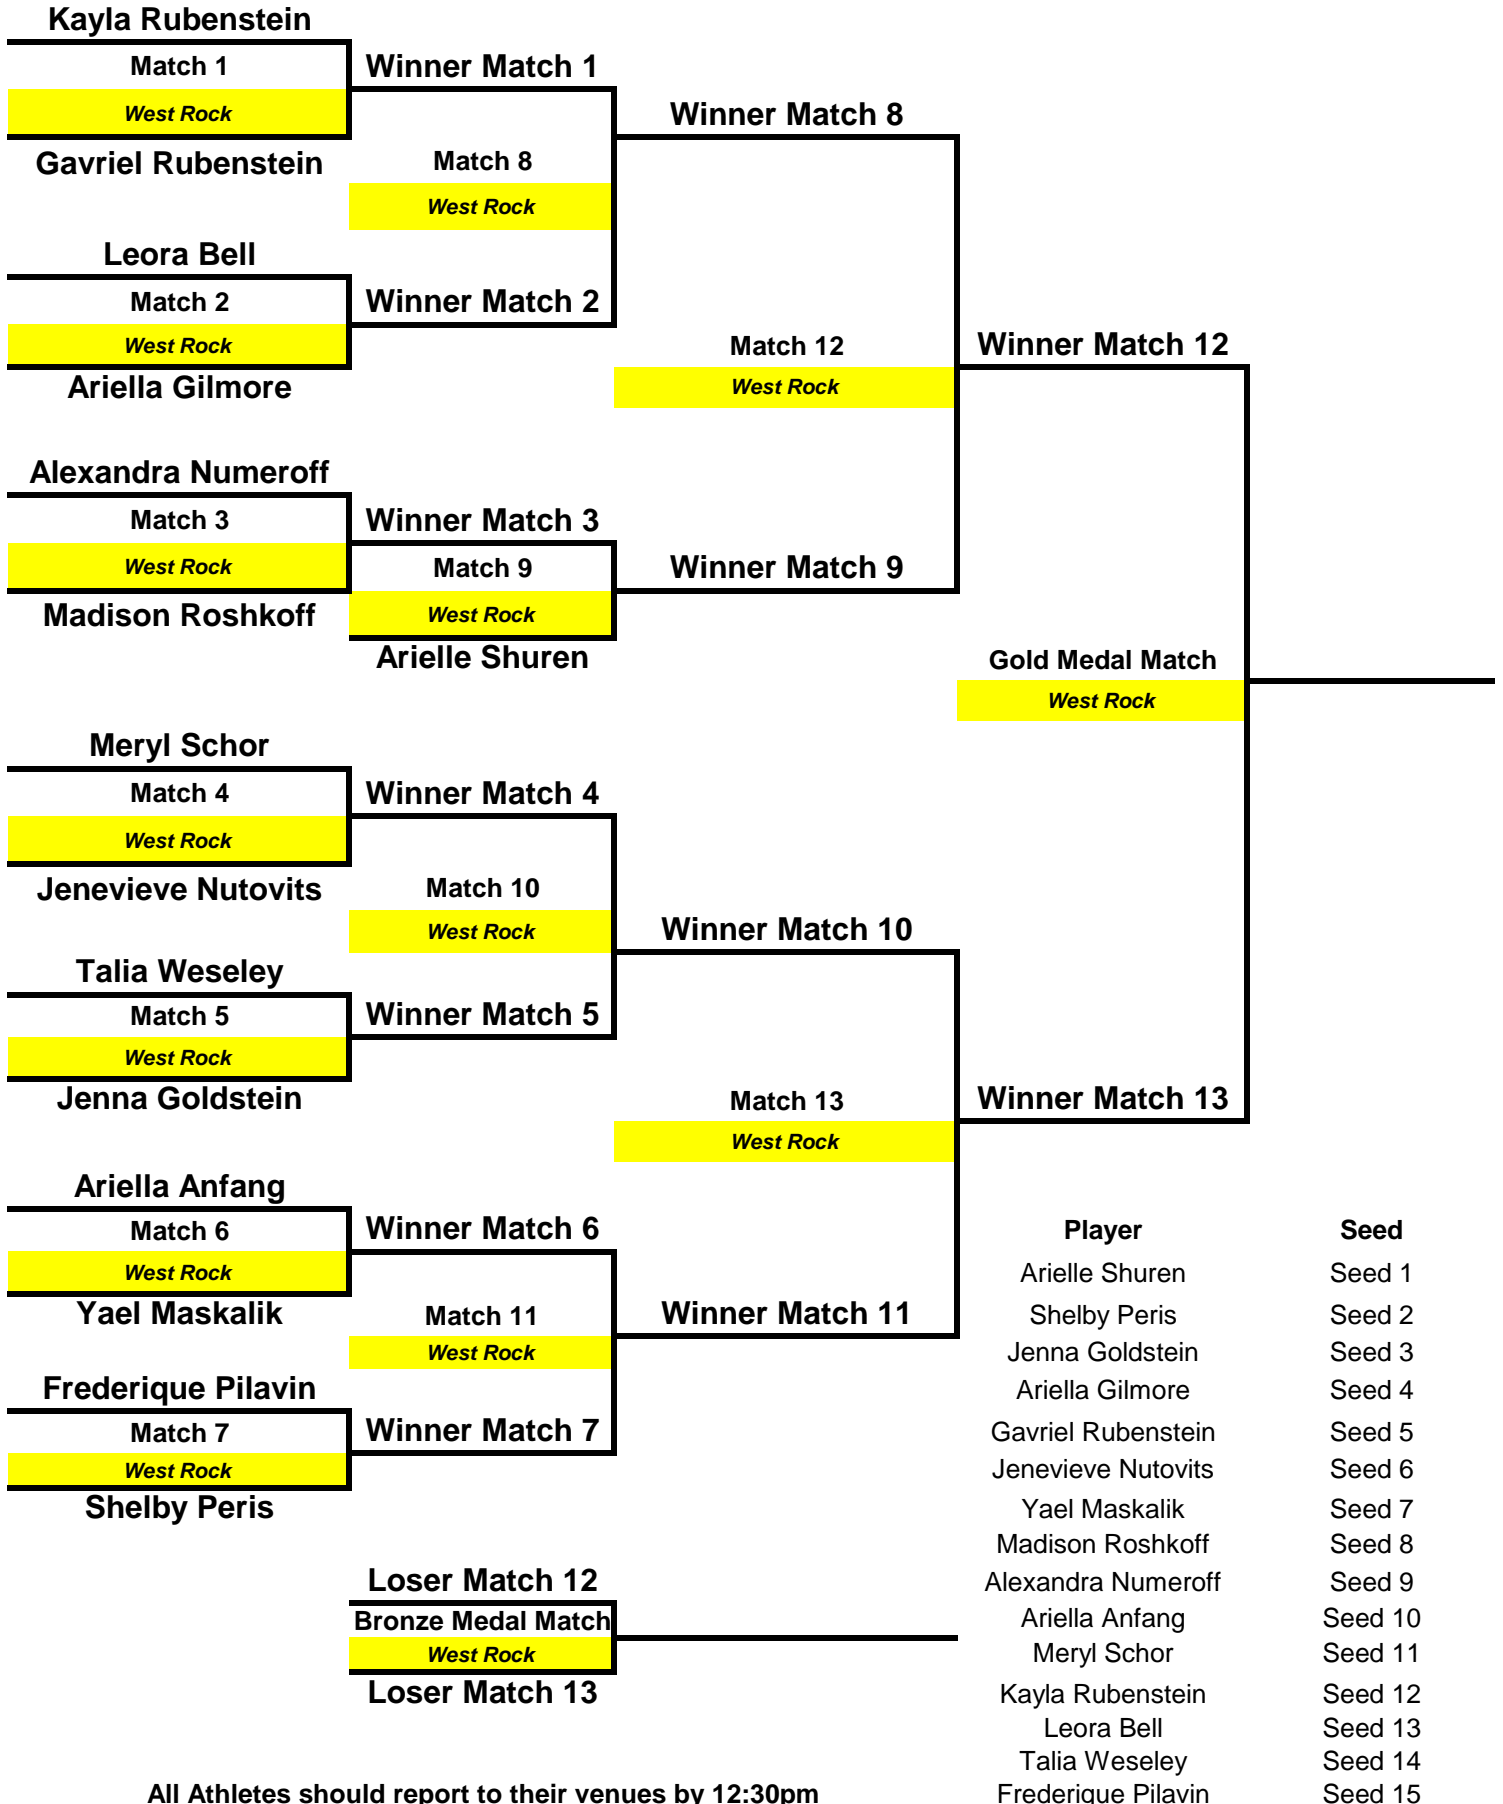

Rockland 16U Girls Tennis - 15 Players

All Athletes should report to their venues by 12:30pm