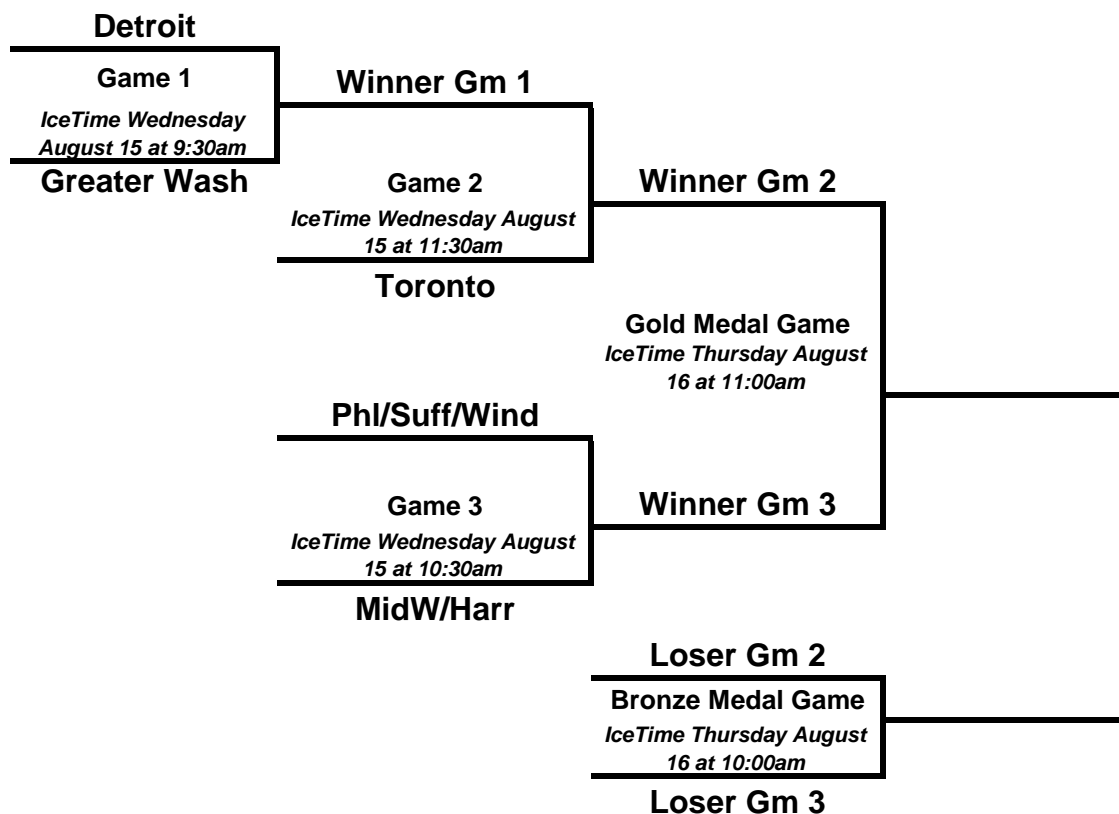

16U HOCKEY

*Higher seed will always be the home team

Seed	Team
1	Toronto
2	MidW/Harr
3	Phi/Suff/Wind
4	Greater Wash
5	Detroit